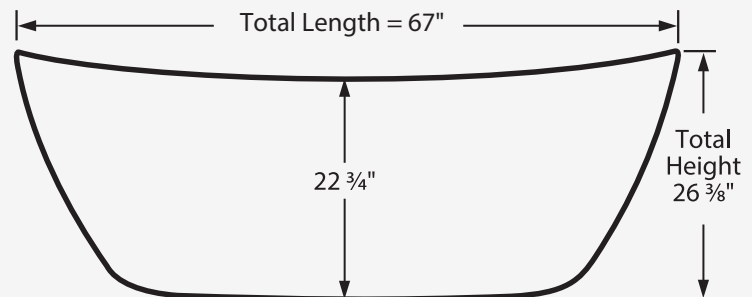

SERIES

Loire

DESCRIPTION

Freestanding Bathtub

- Ultra Modern, Freestanding Bathtub
- Made From Double Layer Acrylic
- Features Double Backrest
- Intergrated Overflow
- Recommended Drain: ATO140

DIMENSIONS

- Width: 67"
- Depth: 29 3/8"
- Height: 26 3/8"

Available Finishes

- White

TOP VIEW

FRONT VIEW

Dimensions of fixtures are approximate and may vary $\pm 6\text{mm}$ (1/4"). Structure measurements must be verified against the unit to ensure proper fit.

VTF9308-67-10