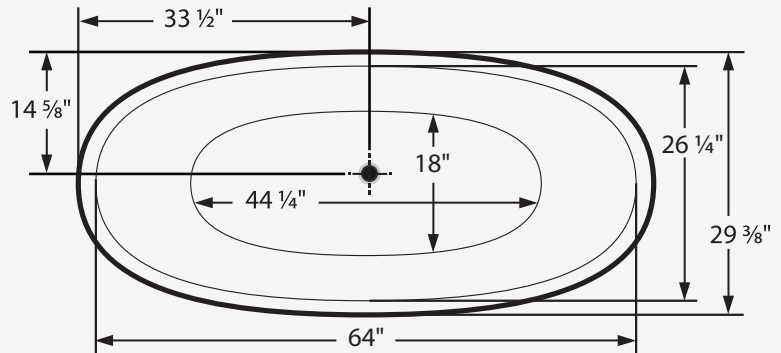

SERIES

Loire

DESCRIPTION

Freestanding Bathtub

- Ultra Modern, Freestanding Bathtub
- Made From Double Layer Acrylic
- Features Double Backrest
- Intergrated Overflow
- Recommended Drain: ATO140

DIMENSIONS

- Width: 67"
- Depth: 29 3/8"
- Height: 26 3/8"

Available Finishes

- White

TOP VIEW

FRONT VIEW

Dimensions of fixtures are approximate and may vary $\pm 6\text{mm}$ (1/4"). Structure measurements must be verified against the unit to ensure proper fit.

VTF9308-67-10