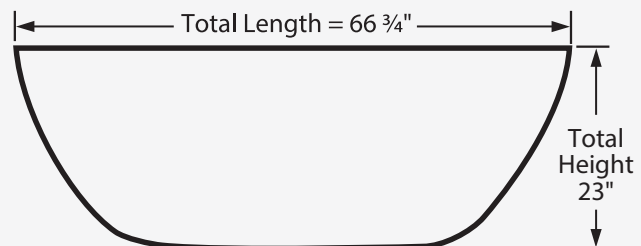

SERIES

Siene

DESCRIPTION

Freestanding Bathtub

- Ultra Modern, Freestanding Bathtub
- Made From Double Layer Acrylic
- Features Double Backrest
- Intergrated Overflow
- Recommended Drain: ATO140

DIMENSIONS

- Width: 66 3/4"
- Depth: 29 5/8"
- Height: 23"

Available Finishes

- White

TOP VIEW

FRONT VIEW

Dimensions of fixtures are approximate and may vary $\pm 6\text{mm}$ (1/4"). Structure measurements must be verified against the unit to ensure proper fit.

VTF9303-67-10