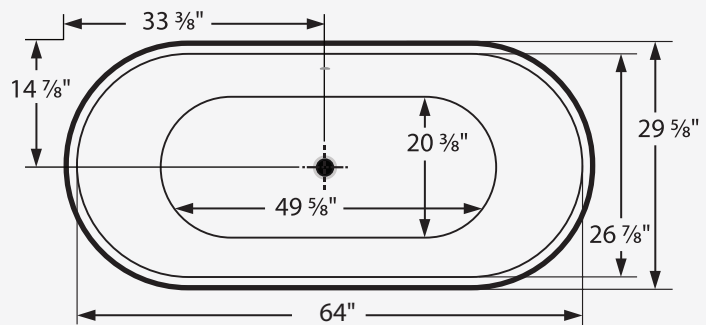

SERIES

Siene

DESCRIPTION

Freestanding Bathtub

- Ultra Modern, Freestanding Bathtub
- Made From Double Layer Acrylic
- Features Double Backrest
- Intergrated Overflow
- Recommended Drain: ATO140

DIMENSIONS

- Width: 66 3/4"
- Depth: 29 5/8"
- Height: 23"

Available Finishes

- White

TOP VIEW

FRONT VIEW

Dimensions of fixtures are approximate and may vary $\pm 6\text{mm}$ (1/4"). Structure measurements must be verified against the unit to ensure proper fit.

VTF9303-67-10