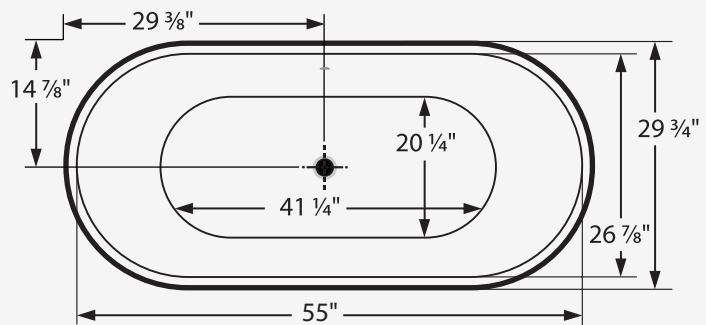

## DIMENSIONS

- Width: 58 3/4"
- Depth: 29 3/4"
- Height: 22 7/8"

## Available Finishes

- White

TOP VIEW

FRONT VIEW

Dimensions of fixtures are approximate and may vary  $\pm 6\text{mm}$  (1/4"). Structure measurements must be verified against the unit to ensure proper fit.