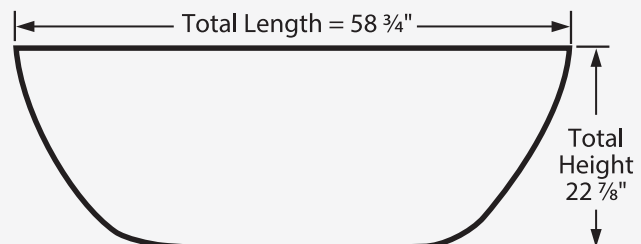

## DIMENSIONS

- Width: 58 3/4"
- Depth: 29 3/4"
- Height: 22 7/8"

## Available Finishes

- White

TOP VIEW

FRONT VIEW

Dimensions of fixtures are approximate and may vary  $\pm 6\text{mm}$  (1/4"). Structure measurements must be verified against the unit to ensure proper fit.