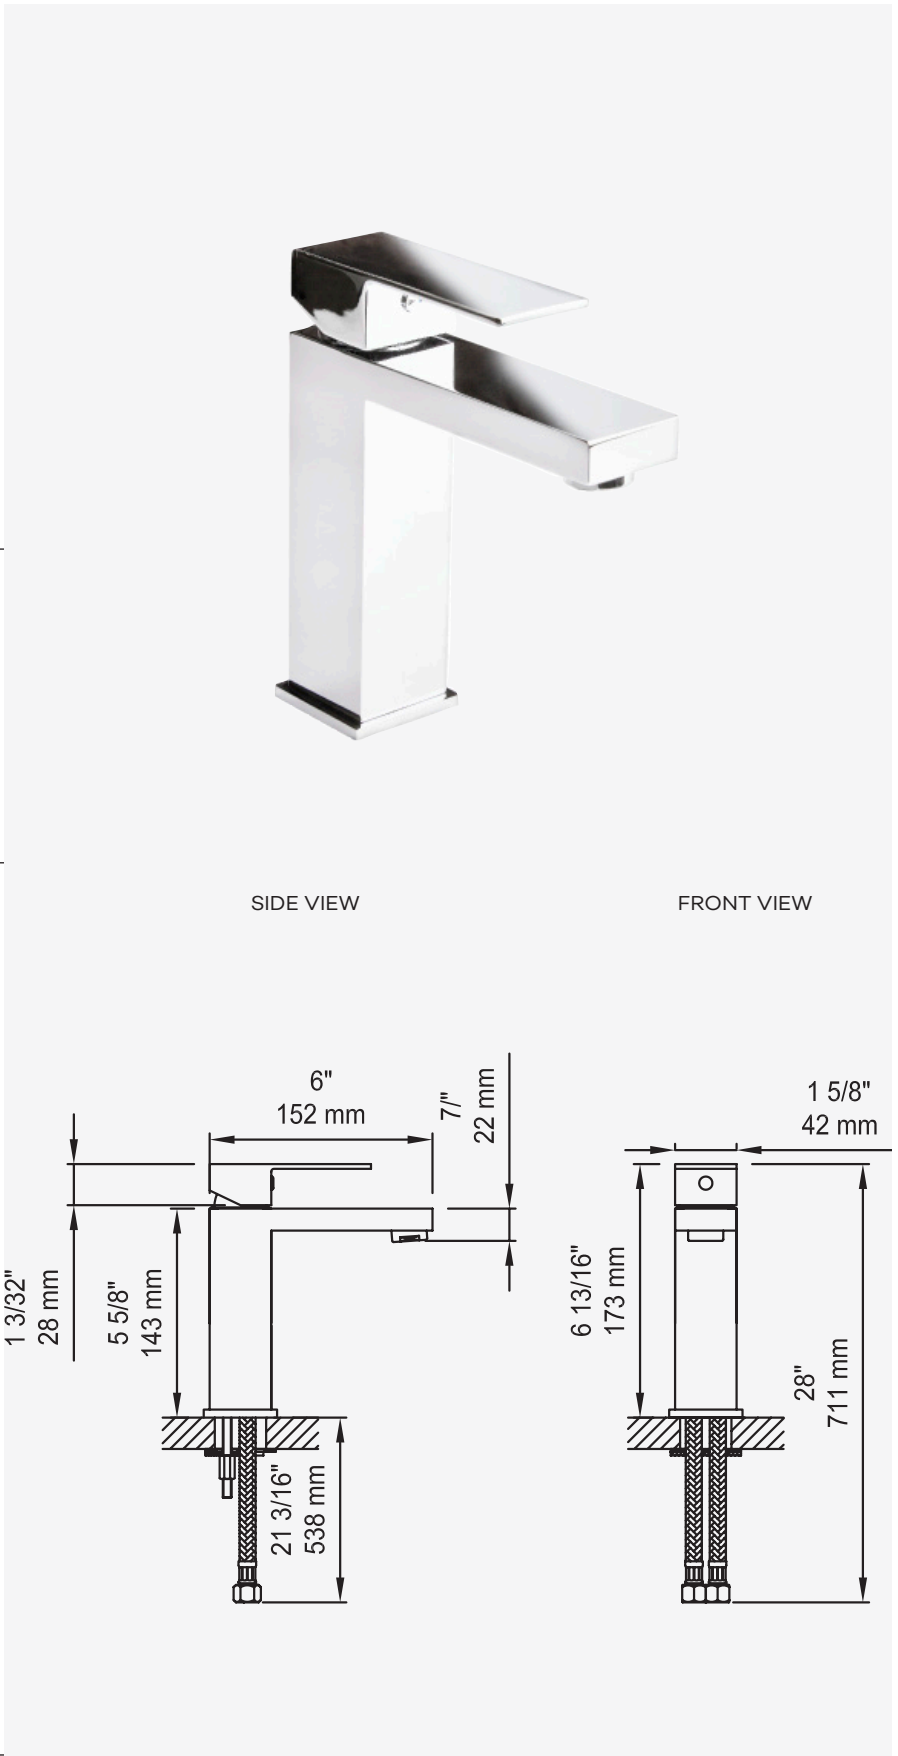

**SERIES**

**Kilani**

**DESCRIPTION**

**Faucet**

- Single Hole Faucet

**DIMENSIONS**

- Width: 1 5/8"
- Depth: 6"
- Height: 6 13/16"

**Available Finishes**

- Chrome
- Matte Black

Dimensions of fixtures are approximate and may vary  $\pm 6$ mm (1/4"). Structure measurements must be verified against the unit to ensure proper fit.

**VF4314**