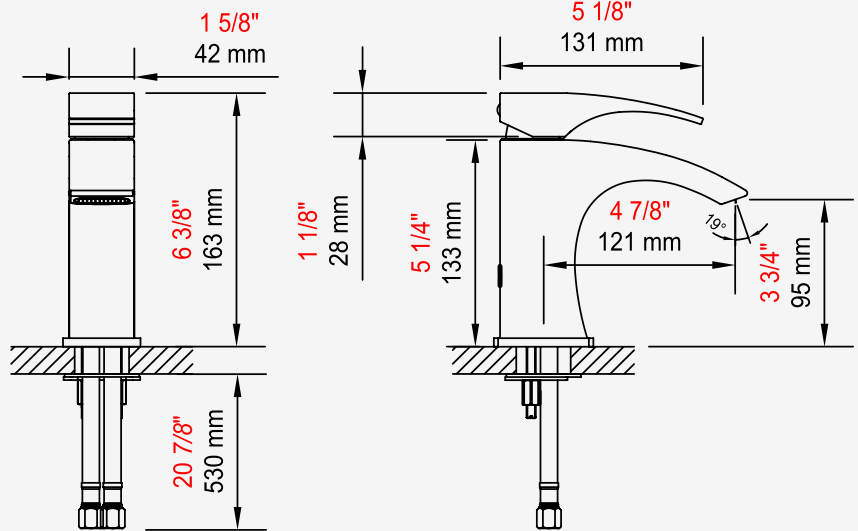

SERIES

Blois

DESCRIPTION

Faucet

- Single Hole Faucet

DIMENSIONS

- Width: 1 5/8"
- Depth: 5 1/8"
- Height: 6 3/8"

Available Finishes

- Chrome
- Matte Black

SIDE VIEW

FRONT VIEW

Dimensions of fixtures are approximate and may vary ± 6 mm (1/4"). Structure measurements must be verified against the unit to ensure proper fit.

VF4114