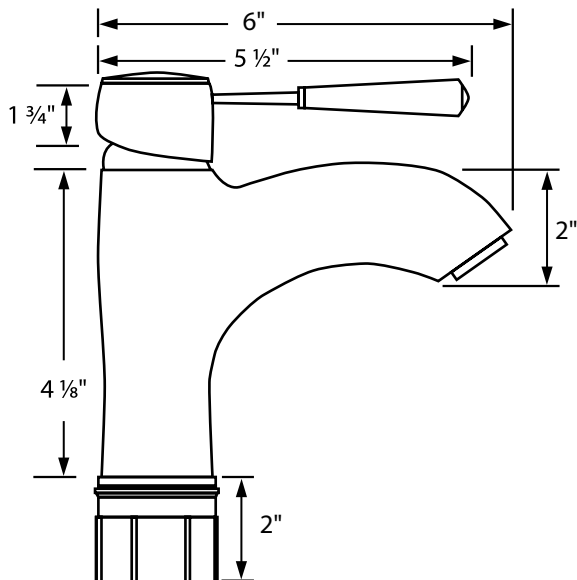

L. 6" x W. 1 5/8" x H. 7 3/8"

FEATURES

- » Single Lever Lavatory Faucet
- » Chrome Finish
- »
- »
- »

ADDITIONAL NOTES

- » No Drain

REQUIRED FOR INSTALLATION

- »

Side View