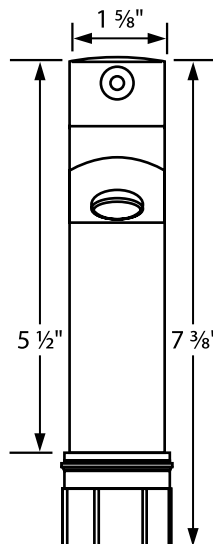

L. 6" x W. 1 5/8" x H. 7 3/8"

FEATURES

- » Single Lever Lavatory Faucet
- » Chrome Finish
- »
- »
- »

ADDITIONAL NOTES

- » No Drain

REQUIRED FOR INSTALLATION

- »

Side View

Front View

Extras