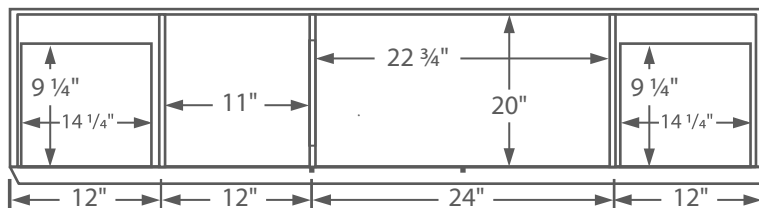

### FEATURES

- » 60" Vanity Base with 6 Drawers and 3 Doors
- » Floormount Vanity
- » Softclose Doors

### Additional Notes

- » Available in URT or MG Tops

**36" x 21 1/2" x 33 7/8"**

FRONT VIEW

SIDE VIEW

TOP VIEW

Dimensions of fixtures are approximate and may vary  $\pm 6\text{mm}$  ( $1/4"$ ). Structure measurements must be verified against the unit to ensure proper fit.