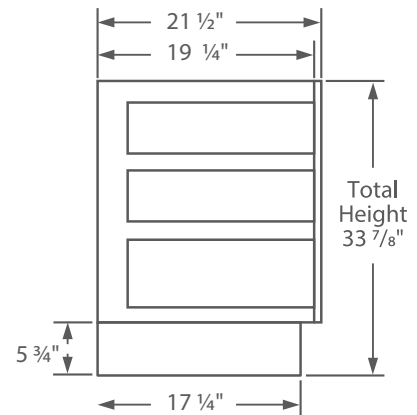

### FEATURES

- » 60" Vanity Base with 6 Drawers and 3 Doors
- » Floormount Vanity
- » Softclose Doors

### Additional Notes

- » Available in URT or MG Tops

**36" x 21 1/2" x 33 7/8"**

FRONT VIEW

SIDE VIEW

TOP VIEW

Dimensions of fixtures are approximate and may vary  $\pm 6\text{mm}$  ( $1/4"$ ). Structure measurements must be verified against the unit to ensure proper fit.