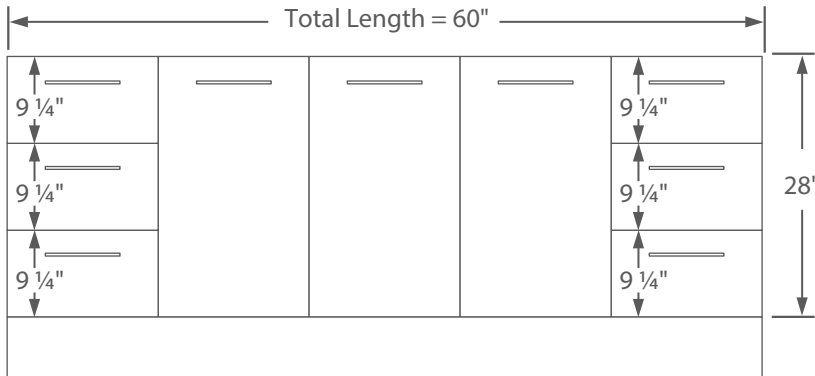

### FEATURES

- » 60" Vanity Base with 6 Drawers and 3 Doors
- » Floormount Vanity
- » Softclose Doors

### Additional Notes

- » Available in URT or MG Tops

**36" x 21 1/2" x 33 7/8"**

FRONT VIEW

SIDE VIEW

TOP VIEW

Dimensions of fixtures are approximate and may vary  $\pm 6\text{mm}$  ( $1/4"$ ). Structure measurements must be verified against the unit to ensure proper fit.