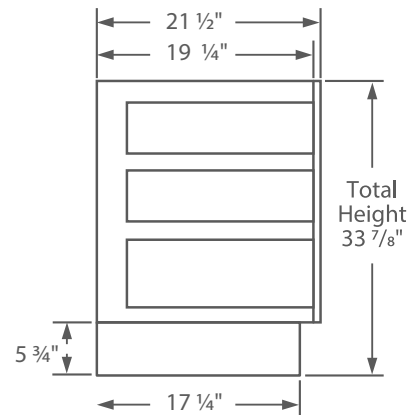

FEATURES

- » 48" Vanity Base with 6 Drawers and 2 Doors
- » Floormount Vanity
- » Softclose Doors

Additional Notes

- » Available in URT or MG Tops

36" x 21 1/2" x 33 7/8"

FRONT VIEW

SIDE VIEW

TOP VIEW

Dimensions of fixtures are approximate and may vary $\pm 6\text{mm}$ ($1/4"$). Structure measurements must be verified against the unit to ensure proper fit.