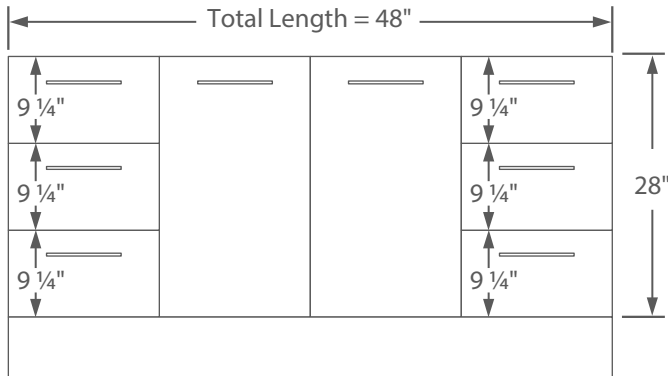

FEATURES

- » 48" Vanity Base with 6 Drawers and 2 Doors
- » Floormount Vanity
- » Softclose Doors

Additional Notes

- » Available in URT or MG Tops

36" x 21 1/2" x 33 7/8"

FRONT VIEW

SIDE VIEW

TOP VIEW

Dimensions of fixtures are approximate and may vary $\pm 6\text{mm}$ ($1/4"$). Structure measurements must be verified against the unit to ensure proper fit.