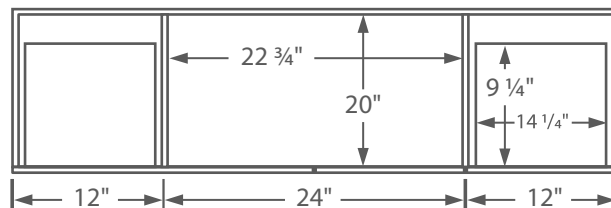

FEATURES

- » 48" Vanity Base with 6 Drawers and 2 Doors
- » Floormount Vanity
- » Softclose Doors

Additional Notes

- » Available in URT or MG Tops

36" x 21 1/2" x 33 7/8"

FRONT VIEW

SIDE VIEW

TOP VIEW

Dimensions of fixtures are approximate and may vary $\pm 6\text{mm}$ ($1/4"$). Structure measurements must be verified against the unit to ensure proper fit.