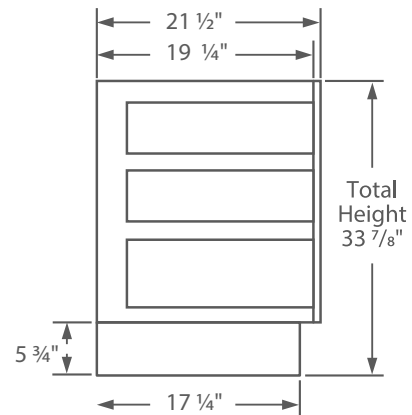

## FEATURES

- » 36" Vanity Base with 3 Drawers and 2 Doors
- » Floormount Vanity
- » Softclose Doors
- » Available in Left or Right Configuration

## Additional Notes

»

**36" x 21 1/2" x 33 7/8"**

FRONT VIEW

SIDE VIEW

TOP VIEW

Dimensions of fixtures are approximate and may vary  $\pm 6\text{mm}$  ( $1/4"$ ). Structure measurements must be verified against the unit to ensure proper fit.