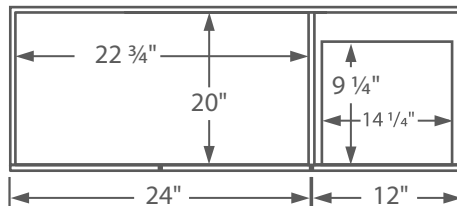

## FEATURES

- » 36" Vanity Base with 3 Drawers and 2 Doors
- » Floormount Vanity
- » Softclose Doors
- » Available in Left or Right Configuration

## Additional Notes

»

**36" x 21 1/2" x 33 7/8"**

FRONT VIEW

SIDE VIEW

TOP VIEW

Dimensions of fixtures are approximate and may vary  $\pm 6\text{mm}$  ( $1/4"$ ). Structure measurements must be verified against the unit to ensure proper fit.