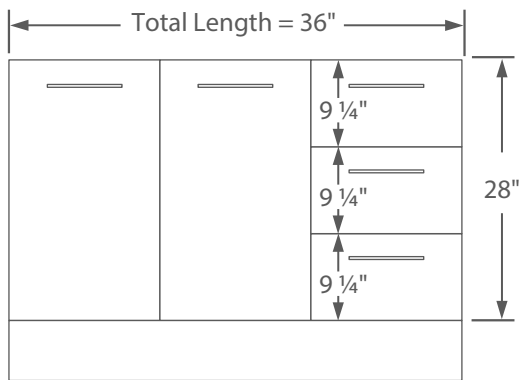

## FEATURES

- » 36" Vanity Base with 3 Drawers and 2 Doors
- » Floormount Vanity
- » Softclose Doors
- » Available in Left or Right Configuration

## Additional Notes

»

**36" x 21 1/2" x 33 7/8"**

FRONT VIEW

SIDE VIEW

TOP VIEW

Dimensions of fixtures are approximate and may vary  $\pm 6\text{mm}$  ( $1/4"$ ). Structure measurements must be verified against the unit to ensure proper fit.