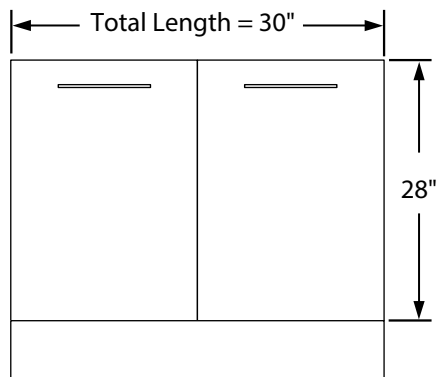

L. 21 1/2" x W. 30" x H. 33 7/8"

FEATURES

- » 30" Base Cabinet (2 Doors)
- » Floormount Vanity
- » Modular Design
- » Soft Close Doors
- » Available in Multiple Finishes

ADDITIONAL NOTES

- » Melamine Finishes: Espresso, Grey Oak, New Grey, Rose Wood, Walnut and White
- » Glossy Finishes: White

REQUIRED FOR INSTALLATION

»

Front View

Side View

Top View

Dimensions of fixtures are approximate and may vary $\pm 6\text{mm}$ ($1/4"$). Structure measurements must be verified against the unit to ensure proper fit.