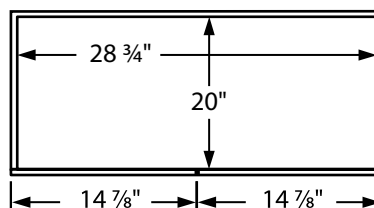

L. 21 1/2" x W. 30" x H. 33 7/8"

FEATURES

- » 30" Base Cabinet (2 Doors)
- » Floormount Vanity
- » Modular Design
- » Soft Close Doors
- » Available in Multiple Finishes

ADDITIONAL NOTES

- » Melamine Finishes: Espresso, Grey Oak, New Grey, Rose Wood, Walnut and White
- » Glossy Finishes: White

REQUIRED FOR INSTALLATION

»

Front View

Side View

Top View

Dimensions of fixtures are approximate and may vary $\pm 6\text{mm}$ ($1/4"$). Structure measurements must be verified against the unit to ensure proper fit.