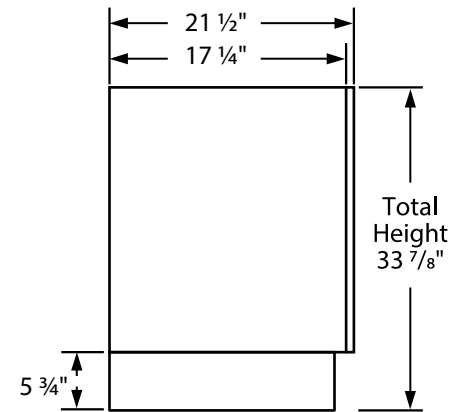

L. 21 1/2" x W. 30" x H. 33 7/8"

FEATURES

- » 30" Base Cabinet (2 Doors)
- » Floormount Vanity
- » Modular Design
- » Soft Close Doors
- » Available in Multiple Finishes

ADDITIONAL NOTES

- » Melamine Finishes: Espresso, Grey Oak, New Grey, Rose Wood, Walnut and White
- » Glossy Finishes: White

REQUIRED FOR INSTALLATION

»

Front View

Side View

Top View

Dimensions of fixtures are approximate and may vary $\pm 6\text{mm}$ ($1/4"$). Structure measurements must be verified against the unit to ensure proper fit.