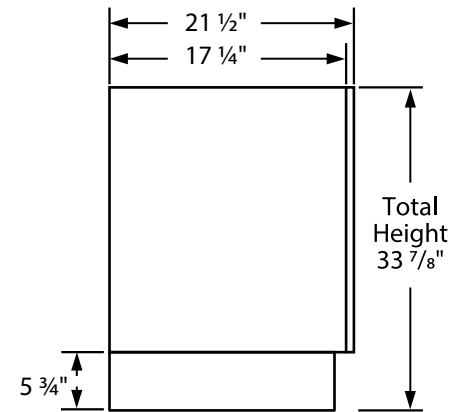

L. 21 1/2" x W. 24" x H. 33 7/8"

FEATURES

- » 24" Base Cabinet (2 Doors)
- » Floormount Vanity
- » Modular Design
- » Soft Close Doors
- » Available in Multiple Finishes

ADDITIONAL NOTES

- » Melamine Finishes: Espresso, Grey Oak, New Grey, Rose Wood, Walnut and White
- » Glossy Finishes: White

REQUIRED FOR INSTALLATION

»

Front View

Side View

Top View

Dimensions of fixtures are approximate and may vary $\pm 6\text{mm}$ ($1/4"$). Structure measurements must be verified against the unit to ensure proper fit.