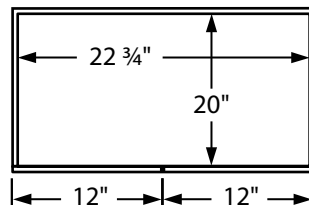

L. 21 1/2" x W. 24" x H. 33 7/8"

FEATURES

- » 24" Base Cabinet (2 Doors)
- » Floormount Vanity
- » Modular Design
- » Soft Close Doors
- » Available in Multiple Finishes

ADDITIONAL NOTES

- » Melamine Finishes: Espresso, Grey Oak, New Grey, Rose Wood, Walnut and White
- » Glossy Finishes: White

REQUIRED FOR INSTALLATION

»

Front View

Side View

Top View

Dimensions of fixtures are approximate and may vary $\pm 6\text{mm}$ ($1/4"$). Structure measurements must be verified against the unit to ensure proper fit.