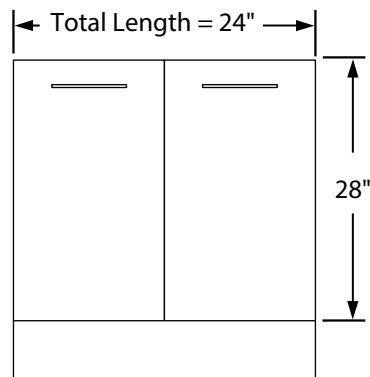

L. 21 1/2" x W. 24" x H. 33 7/8"

FEATURES

- » 24" Base Cabinet (2 Doors)
- » Floormount Vanity
- » Modular Design
- » Soft Close Doors
- » Available in Multiple Finishes

ADDITIONAL NOTES

- » Melamine Finishes: Espresso, Grey Oak, New Grey, Rose Wood, Walnut and White
- » Glossy Finishes: White

REQUIRED FOR INSTALLATION

»

Front View

Side View

Top View

Dimensions of fixtures are approximate and may vary $\pm 6\text{mm}$ ($1/4"$). Structure measurements must be verified against the unit to ensure proper fit.